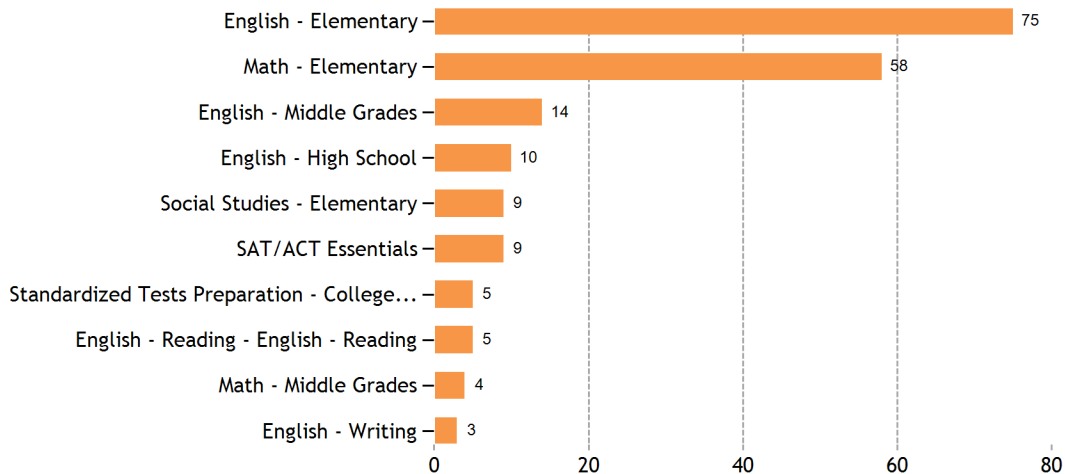

Alabama Public Library Service - November, 2021

Top Sessions by Subject

Top Sessions by Grade Level

Top SkillsCenter™ Usage by Subject

TOTAL SERVED	1553
- Live one-to-one Sessions	1503
- SkillsCenter™ Sessions	50