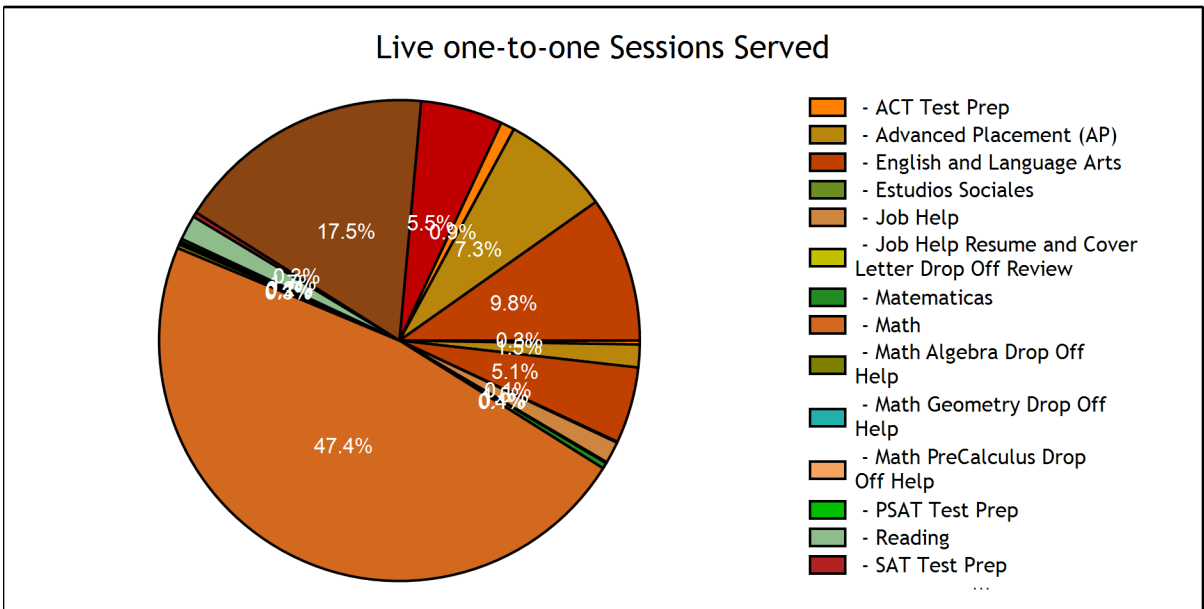

Alabama Public Library Service - November, 2021

Top Sessions by Subject

Top Sessions by Grade Level

Top SkillsCenter™ Usage by Subject

TOTAL SERVED	1553
- Live one-to-one Sessions	1503
- SkillsCenter™ Sessions	50