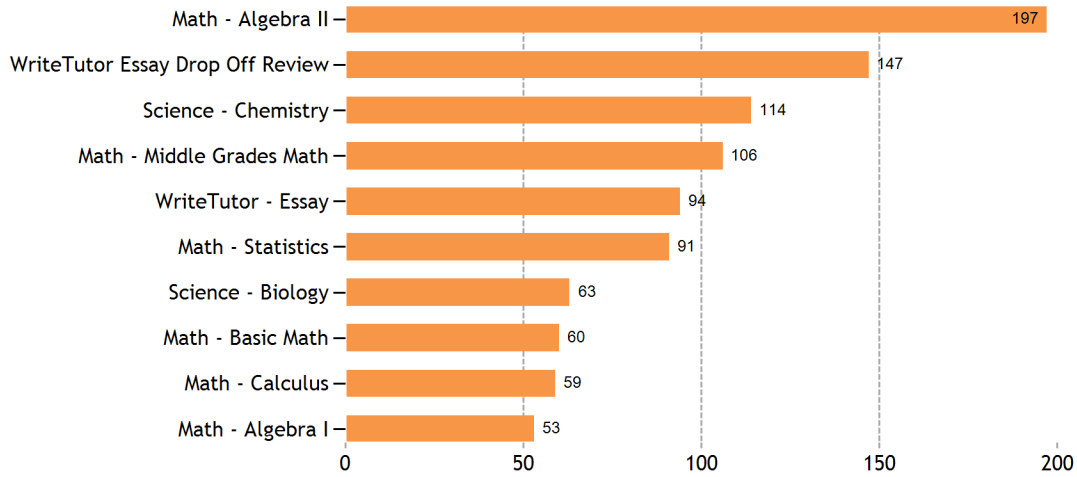

Alabama Public Library Service - November, 2021

Top Sessions by Subject

Top Sessions by Grade Level

Top SkillsCenter™ Usage by Subject

TOTAL SERVED	1553
- Live one-to-one Sessions	1503
- SkillsCenter™ Sessions	50