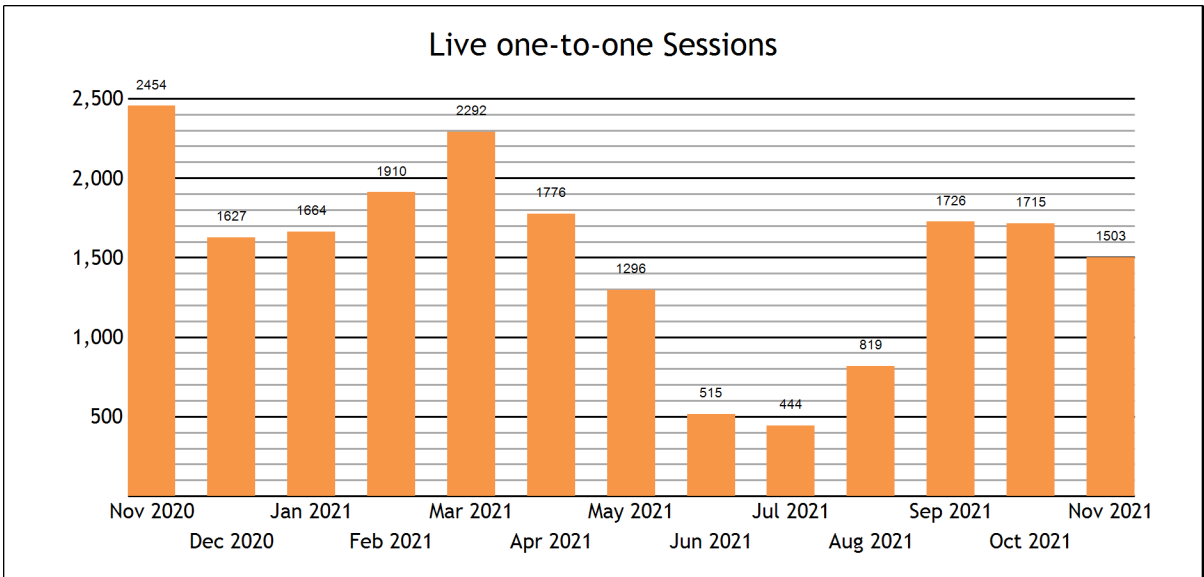

Alabama Public Library Service - November, 2021

Top Sessions by Subject

Top Sessions by Grade Level

Top SkillsCenter™ Usage by Subject

TOTAL SERVED	1553
- Live one-to-one Sessions	1503
- SkillsCenter™ Sessions	50