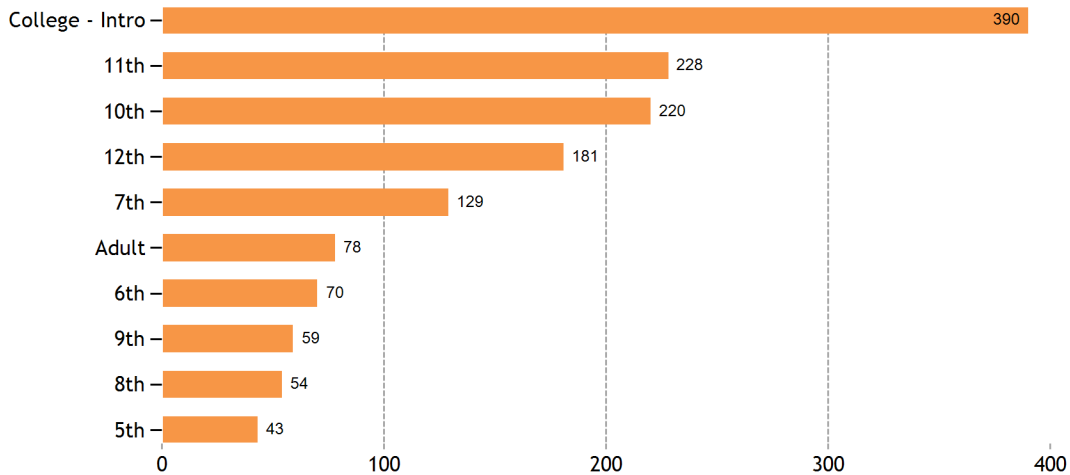

Alabama Public Library Service - November, 2021

Top Sessions by Subject

Top Sessions by Grade Level

Top SkillsCenter™ Usage by Subject

TOTAL SERVED	1553
- Live one-to-one Sessions	1503
- SkillsCenter™ Sessions	50