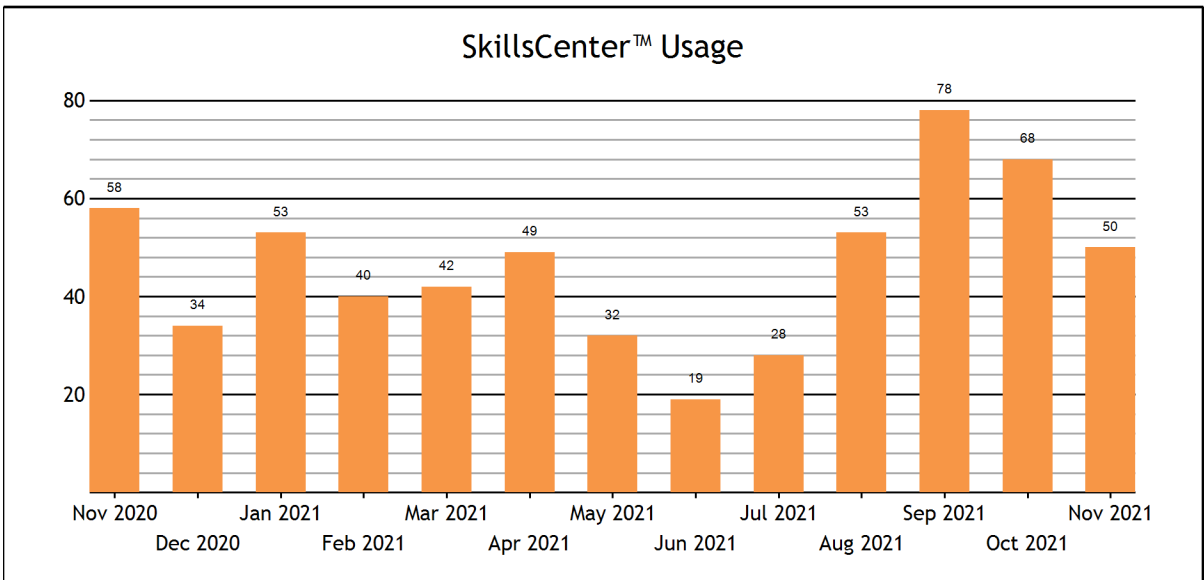

Alabama Public Library Service - November, 2021

Top Sessions by Subject

Top Sessions by Grade Level

Top SkillsCenter™ Usage by Subject

TOTAL SERVED	1553
- Live one-to-one Sessions	1503
- SkillsCenter™ Sessions	50