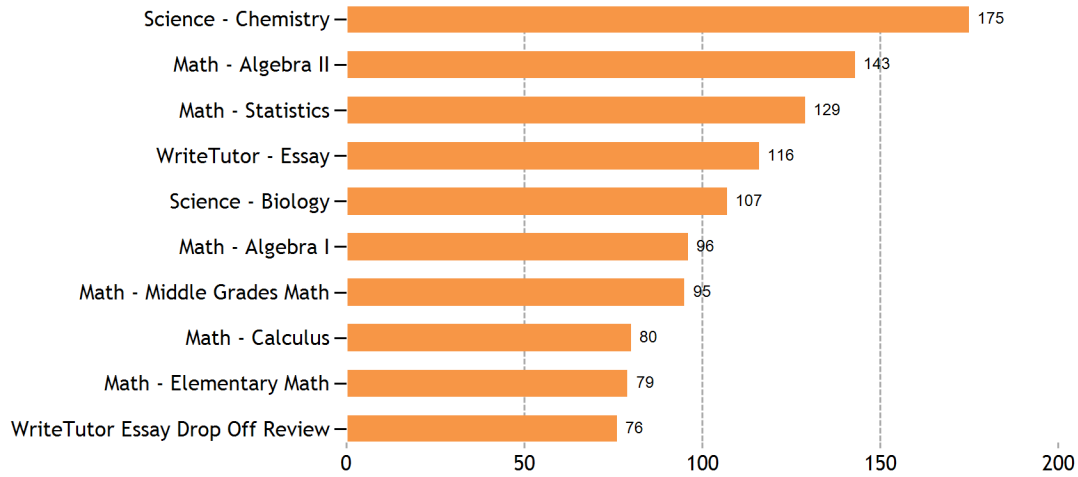

Top Sessions by Subject

Top Sessions by Grade Level

Top SkillsCenter™ Usage by Subject

TOTAL SERVED	1783
- Live one-to-one Sessions	1715
- SkillsCenter™ Sessions	68

Mobile Usage

TOTAL SERVED	66
- Mobile Live one-to-one Sessions	66
- Mobile SkillsCenter™ Sessions	0