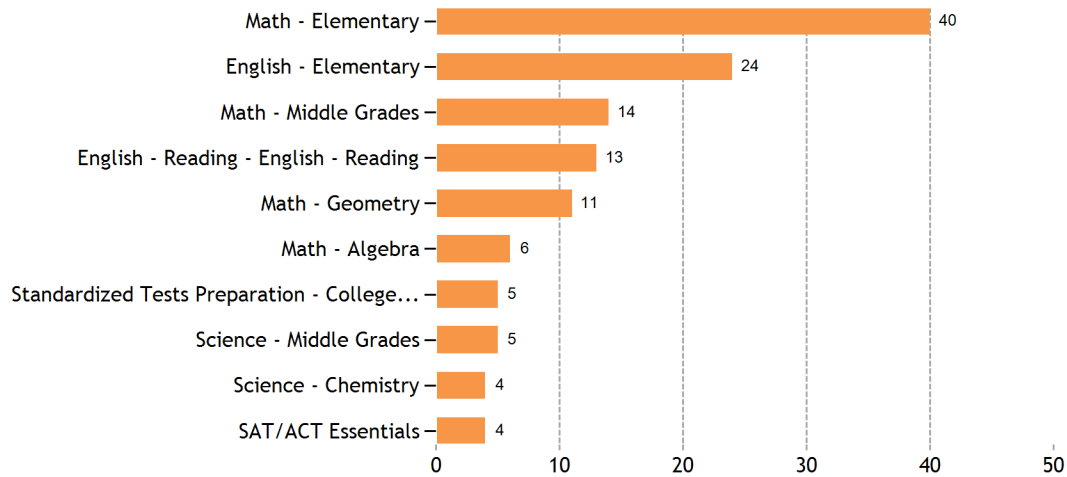

Top Sessions by Subject

Top Sessions by Grade Level

Top SkillsCenter™ Usage by Subject

TOTAL SERVED	1783
- Live one-to-one Sessions	1715
- SkillsCenter™ Sessions	68

Mobile Usage

TOTAL SERVED	66
- Mobile Live one-to-one Sessions	66
- Mobile SkillsCenter™ Sessions	0