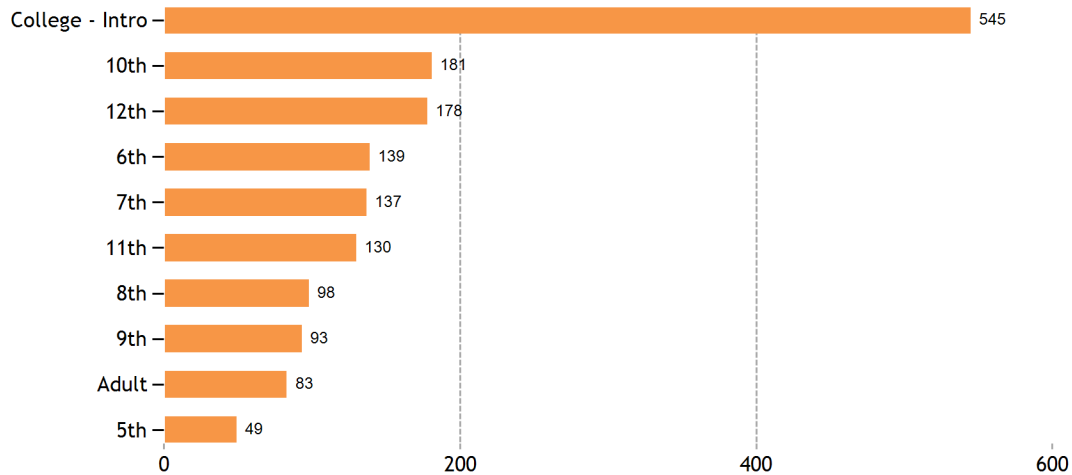

Top Sessions by Subject

Top Sessions by Grade Level

Top SkillsCenter™ Usage by Subject

TOTAL SERVED	1783
- Live one-to-one Sessions	1715
- SkillsCenter™ Sessions	68

Mobile Usage

TOTAL SERVED	66
- Mobile Live one-to-one Sessions	66
- Mobile SkillsCenter™ Sessions	0