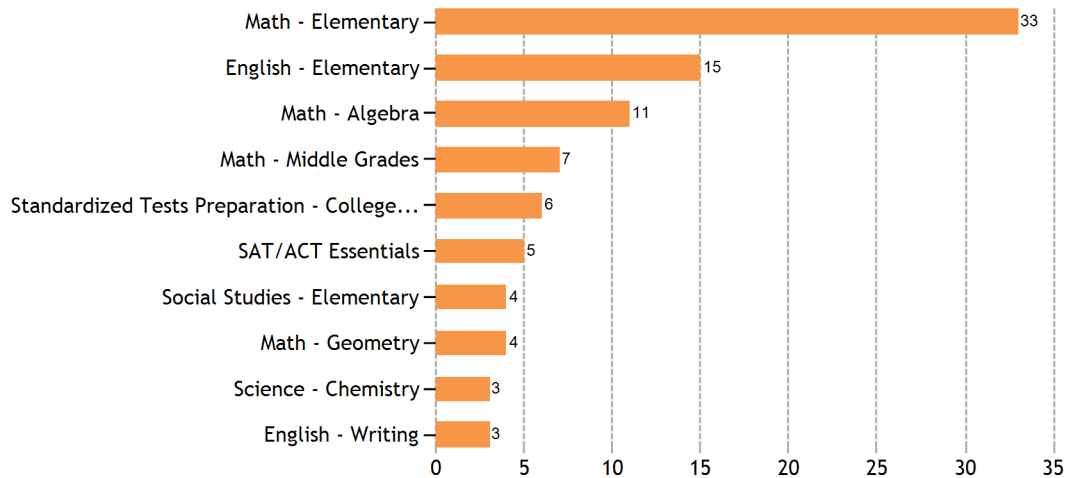

Top Sessions by Subject

Top Sessions by Grade Level

Top SkillsCenter™ Usage by Subject

TOTAL SERVED	872
- Live one-to-one Sessions	819
- SkillsCenter™ Sessions	53
Mobile Usage	
TOTAL SERVED	52
- Mobile Live one-to-one Sessions	52
- Mobile SkillsCenter™ Sessions	0
Live one-to-one Sessions	
TOTAL SESSIONS	819
- ACT Test Prep	7
- Computer Literacy	8
- English and Language Arts	39
- GED/HiSET	1
- Job Help	9
- Matematicas	2
- Math	493
- Math Algebra Drop Off Help	2
- Math Algebra II Drop Off Help	1
- Math Geometry Drop Off Help	1
- Parent Coaching for Student Success	1
- Reading	18
- Science	102
- Social Studies	25
- World Languages	7
- WriteTutor	65
- WriteTutor Essay Drop Off Review	38
TOTAL HOURS	269.08
- ACT Test Prep	3.12
- Computer Literacy	3.53
- English and Language Arts	11.08
- GED/HiSET	0.35
- Job Help	3.44
- Matematicas	0.33
- Math	157.81
- Math Algebra Drop Off Help	2.25
- Math Algebra II Drop Off Help	0.53
- Math Geometry Drop Off Help	0.10
- Parent Coaching for Student Success	0.13
- Reading	3.72
- Science	36.31