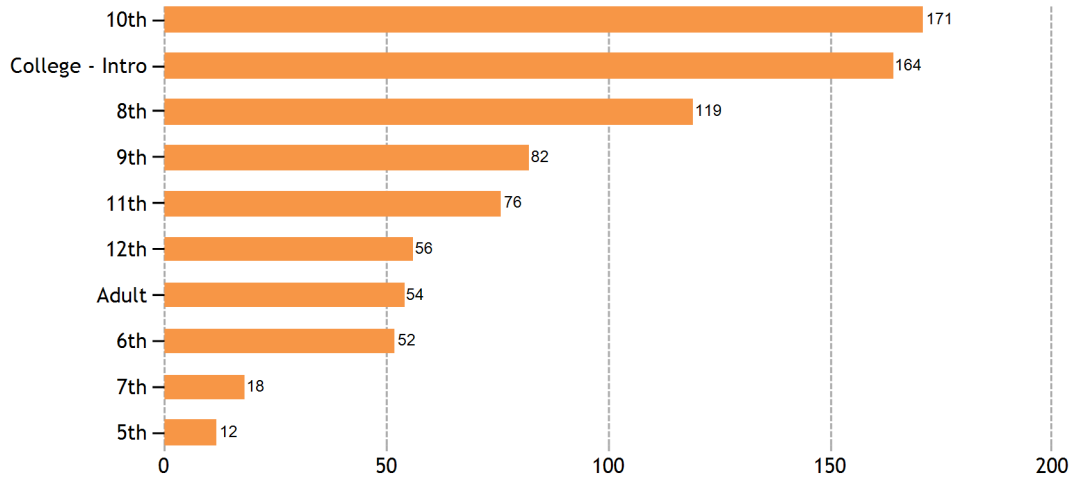

Top Sessions by Subject

Top Sessions by Grade Level

Top SkillsCenter™ Usage by Subject

TOTAL SERVED	872
- Live one-to-one Sessions	819
- SkillsCenter™ Sessions	53
Mobile Usage	
TOTAL SERVED	52
- Mobile Live one-to-one Sessions	52
- Mobile SkillsCenter™ Sessions	0
Live one-to-one Sessions	
TOTAL SESSIONS	819
- ACT Test Prep	7
- Computer Literacy	8
- English and Language Arts	39
- GED/HiSET	1
- Job Help	9
- Matematicas	2
- Math	493
- Math Algebra Drop Off Help	2
- Math Algebra II Drop Off Help	1
- Math Geometry Drop Off Help	1
- Parent Coaching for Student Success	1
- Reading	18
- Science	102
- Social Studies	25
- World Languages	7
- WriteTutor	65
- WriteTutor Essay Drop Off Review	38
TOTAL HOURS	269.08
- ACT Test Prep	3.12
- Computer Literacy	3.53
- English and Language Arts	11.08
- GED/HiSET	0.35
- Job Help	3.44
- Matematicas	0.33
- Math	157.81
- Math Algebra Drop Off Help	2.25
- Math Algebra II Drop Off Help	0.53
- Math Geometry Drop Off Help	0.10
- Parent Coaching for Student Success	0.13
- Reading	3.72
- Science	36.31

- Social Studies	7.08
- World Languages	1.94
- WriteTutor	26.07
- WriteTutor Essay Drop Off Review	11.31
AVERAGE SESSION LENGTH	19.71
- ACT Test Prep	26.77
- Computer Literacy	26.46
- English and Language Arts	17.05
- GED/HiSET	20.82
- Job Help	22.91
- Matematicas	9.79
- Math	19.21
- Math Algebra Drop Off Help	67.36
- Math Algebra II Drop Off Help	31.65
- Math Geometry Drop Off Help	6.07
- Parent Coaching for Student Success	7.80
- Reading	12.41
- Science	21.36
- Social Studies	16.99
- World Languages	16.62
- WriteTutor	24.06
- WriteTutor Essay Drop Off Review	17.85