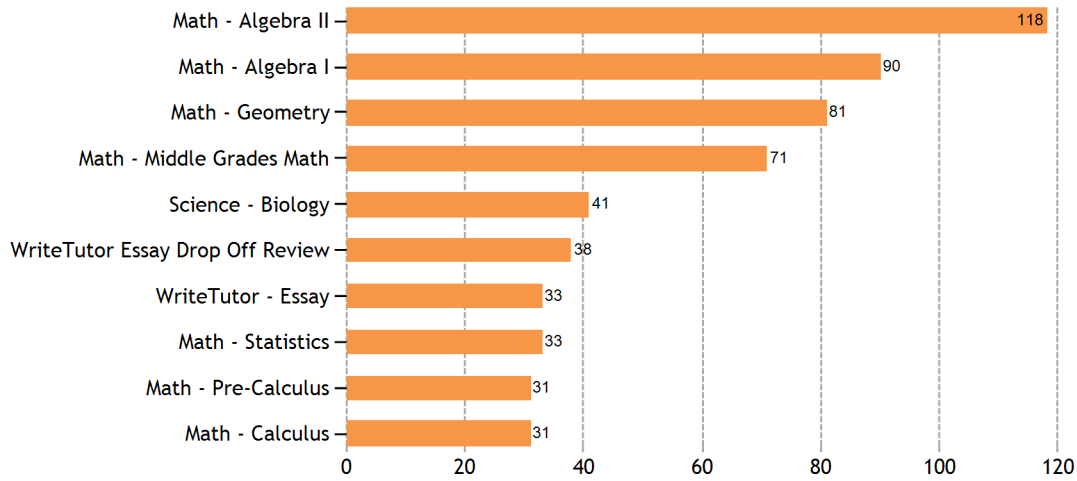

Top Sessions by Subject

Top Sessions by Grade Level

Top SkillsCenter™ Usage by Subject

TOTAL SERVED	872
- Live one-to-one Sessions	819
- SkillsCenter™ Sessions	53
Mobile Usage	
TOTAL SERVED	52
- Mobile Live one-to-one Sessions	52
- Mobile SkillsCenter™ Sessions	0
Live one-to-one Sessions	
TOTAL SESSIONS	819
- ACT Test Prep	7
- Computer Literacy	8
- English and Language Arts	39
- GED/HiSET	1
- Job Help	9
- Matematicas	2
- Math	493
- Math Algebra Drop Off Help	2
- Math Algebra II Drop Off Help	1
- Math Geometry Drop Off Help	1
- Parent Coaching for Student Success	1
- Reading	18
- Science	102
- Social Studies	25
- World Languages	7
- WriteTutor	65
- WriteTutor Essay Drop Off Review	38
TOTAL HOURS	269.08
- ACT Test Prep	3.12
- Computer Literacy	3.53
- English and Language Arts	11.08
- GED/HiSET	0.35
- Job Help	3.44
- Matematicas	0.33
- Math	157.81
- Math Algebra Drop Off Help	2.25
- Math Algebra II Drop Off Help	0.53
- Math Geometry Drop Off Help	0.10
- Parent Coaching for Student Success	0.13
- Reading	3.72
- Science	36.31