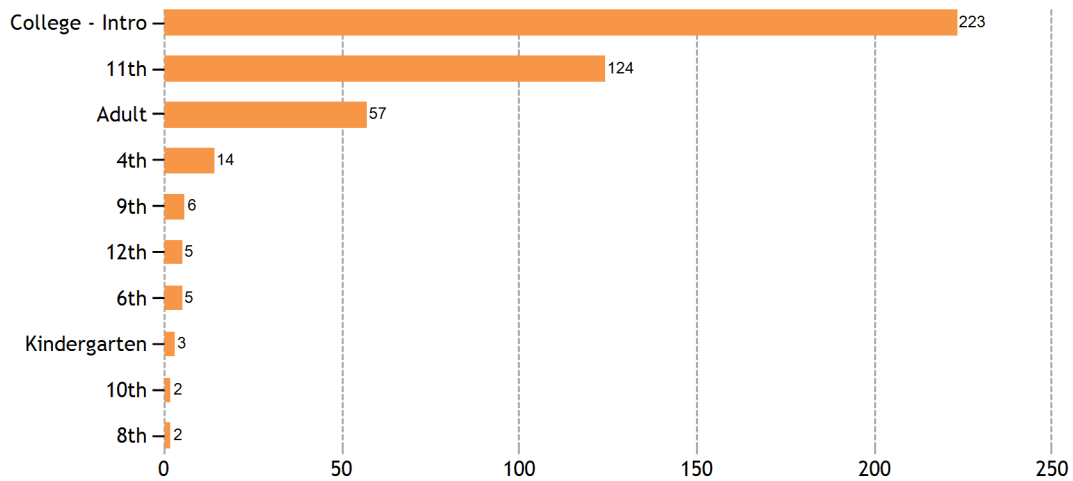

### Top Sessions by Subject

### Top Sessions by Grade Level

### Top SkillsCenter™ Usage by Subject

<b>TOTAL SERVED</b>	<b>472</b>
- Live one-to-one Sessions	444
- SkillsCenter™ Sessions	28
<b>Mobile Usage</b>	
<b>TOTAL SERVED</b>	<b>33</b>
- Mobile Live one-to-one Sessions	33
- Mobile SkillsCenter™ Sessions	0
<b>Live one-to-one Sessions</b>	
<b>TOTAL SESSIONS</b>	<b>444</b>
- ACT Test Prep	5
- English and Language Arts	10
- Job Help	13
- Job Help Resume and Cover Letter Drop Off Review	3
- Math	199
- Math Algebra Drop Off Help	4
- Reading	6
- Science	95
- Social Studies	36
- Study Skills Coaching	2
- WriteTutor	58
- WriteTutor Essay Drop Off Review	13
<b>TOTAL HOURS</b>	<b>190.77</b>
- ACT Test Prep	2.38
- English and Language Arts	4.29
- Job Help	3.95
- Job Help Resume and Cover Letter Drop Off Review	0.98
- Math	87.67
- Math Algebra Drop Off Help	1.71
- Reading	3.42
- Science	37.57
- Social Studies	12.47
- Study Skills Coaching	0.30
- WriteTutor	31.96
- WriteTutor Essay Drop Off Review	4.05
<b>AVERAGE SESSION LENGTH</b>	<b>25.78</b>
- ACT Test Prep	28.58
- English and Language Arts	25.76
- Job Help	18.22
- Job Help Resume and Cover Letter Drop Off Review	19.67
- Math	26.43