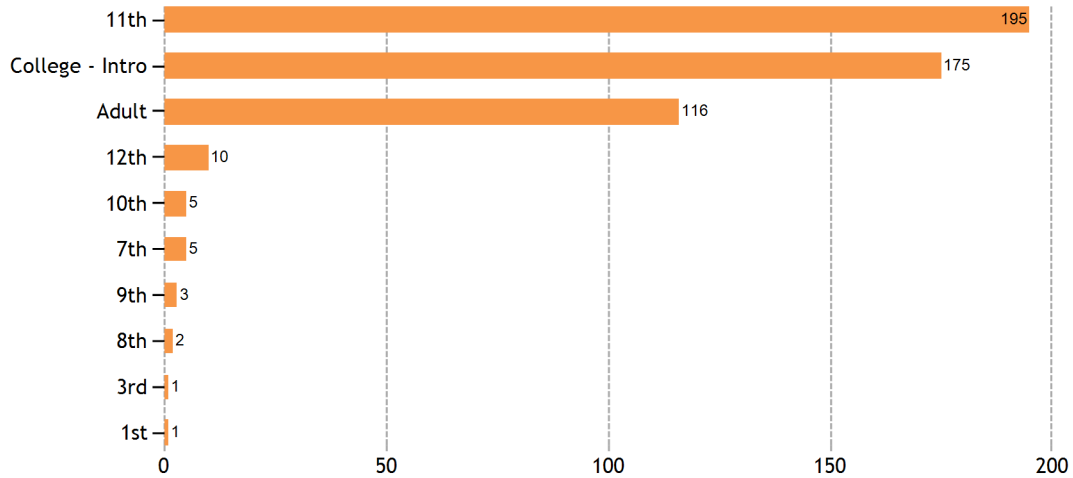

### Top Sessions by Subject

### Top Sessions by Grade Level

### Top SkillsCenter™ Usage by Subject

<b>TOTAL SERVED</b>	<b>534</b>
- Live one-to-one Sessions	515
- SkillsCenter™ Sessions	19
<b>Mobile Usage</b>	
<b>TOTAL SERVED</b>	<b>35</b>
- Mobile Live one-to-one Sessions	35
- Mobile SkillsCenter™ Sessions	0
<b>Live one-to-one Sessions</b>	
<b>TOTAL SESSIONS</b>	<b>515</b>
- ACT Test Prep	8
- English and Language Arts	34
- Job Help	28
- Job Help Resume and Cover Letter Drop Off Review	4
- Math	157
- Math Algebra Drop Off Help	1
- Math Calculus Drop Off Help	1
- Reading	9
- Science	110
- Social Studies	47
- WriteTutor	98
- WriteTutor Essay Drop Off Review	18
<b>TOTAL HOURS</b>	<b>210.78</b>
- ACT Test Prep	2.35
- English and Language Arts	13.02
- Job Help	10.37
- Job Help Resume and Cover Letter Drop Off Review	1.10
- Math	55.83
- Math Algebra Drop Off Help	0.31
- Math Calculus Drop Off Help	0.46
- Reading	1.41
- Science	40.88
- Social Studies	19.68
- WriteTutor	59.42
- WriteTutor Essay Drop Off Review	5.95
<b>AVERAGE SESSION LENGTH</b>	<b>24.56</b>
- ACT Test Prep	17.61
- English and Language Arts	22.97
- Job Help	22.21
- Job Help Resume and Cover Letter Drop Off Review	16.57
- Math	21.33