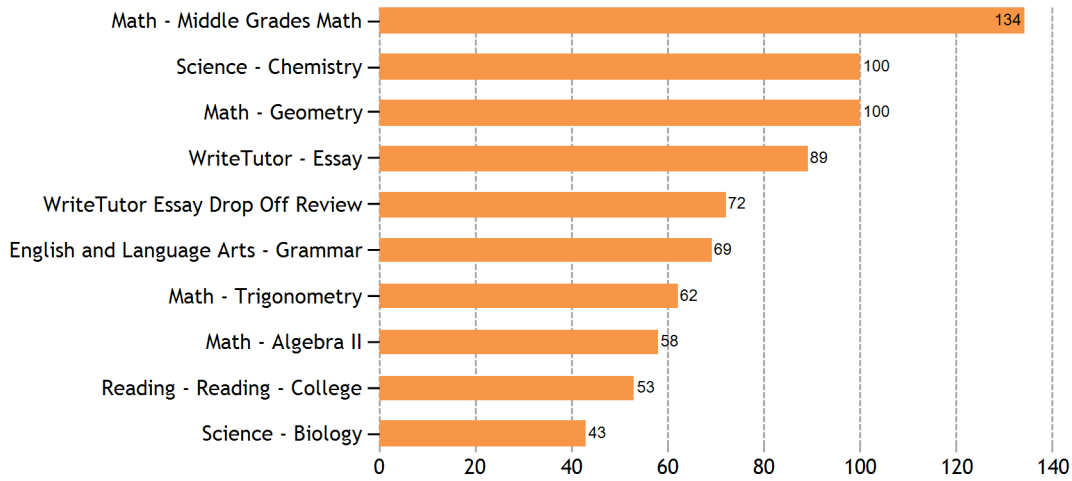

Top Sessions by Subject

Top Sessions by Grade Level

Top SkillsCenter™ Usage by Subject

TOTAL SERVED	1328
- Live one-to-one Sessions	1296
- SkillsCenter™ Sessions	32

Mobile Usage

TOTAL SERVED	159
- Mobile Live one-to-one Sessions	159
- Mobile SkillsCenter™ Sessions	0