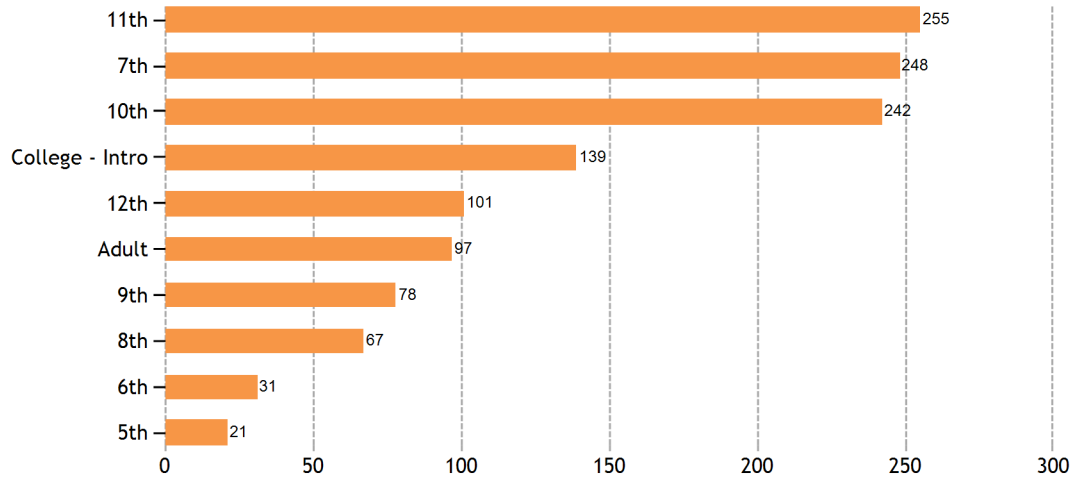

Top Sessions by Subject

Top Sessions by Grade Level

Top SkillsCenter™ Usage by Subject

TOTAL SERVED	1328
- Live one-to-one Sessions	1296
- SkillsCenter™ Sessions	32

Mobile Usage

TOTAL SERVED	159
- Mobile Live one-to-one Sessions	159
- Mobile SkillsCenter™ Sessions	0