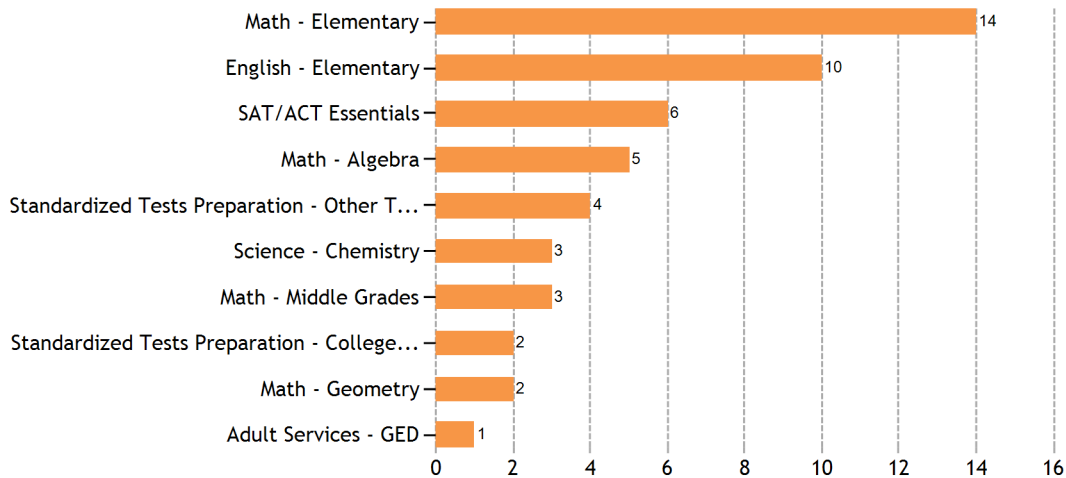

Top Sessions by Subject

Top Sessions by Grade Level

Top SkillsCenter™ Usage by Subject

TOTAL SERVED	1328
- Live one-to-one Sessions	1296
- SkillsCenter™ Sessions	32

Mobile Usage

TOTAL SERVED	159
- Mobile Live one-to-one Sessions	159
- Mobile SkillsCenter™ Sessions	0