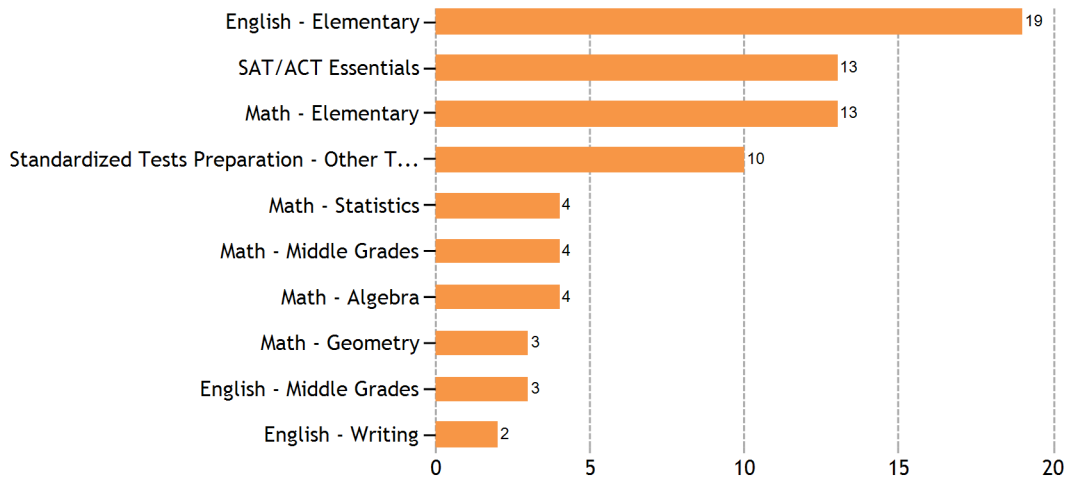

Top Sessions by Subject

Top Sessions by Grade Level

Top SkillsCenter™ Usage by Subject

TOTAL SERVED	1825
- Live one-to-one Sessions	1776
- SkillsCenter™ Sessions	49
Mobile Usage	
TOTAL SERVED	108
- Mobile Live one-to-one Sessions	108
- Mobile SkillsCenter™ Sessions	0
Live one-to-one Sessions	
TOTAL SESSIONS	1776
- Advanced Placement (AP)	30
- Citizenship Test	15
- Computer Literacy	7
- English and Language Arts	91
- Job Help	17
- Math	819
- Math Algebra II Drop Off Help	2
- Math Geometry Drop Off Help	5
- Nursing and Allied Health	1
- Reading	25
- Science	407
- Social Studies	37
- Study Skills Coaching	4
- World Languages	11
- WriteTutor	210
- WriteTutor Essay Drop Off Review	95
TOTAL HOURS	600.88
- Advanced Placement (AP)	11.34
- Citizenship Test	5.49
- Computer Literacy	3.04
- English and Language Arts	25.25
- Job Help	5.87
- Math	264.67
- Math Algebra II Drop Off Help	0.43
- Math Geometry Drop Off Help	2.25
- Nursing and Allied Health	0.21
- Reading	4.76
- Science	137.98
- Social Studies	11.57
- Study Skills Coaching	1.00
- World Languages	2.20