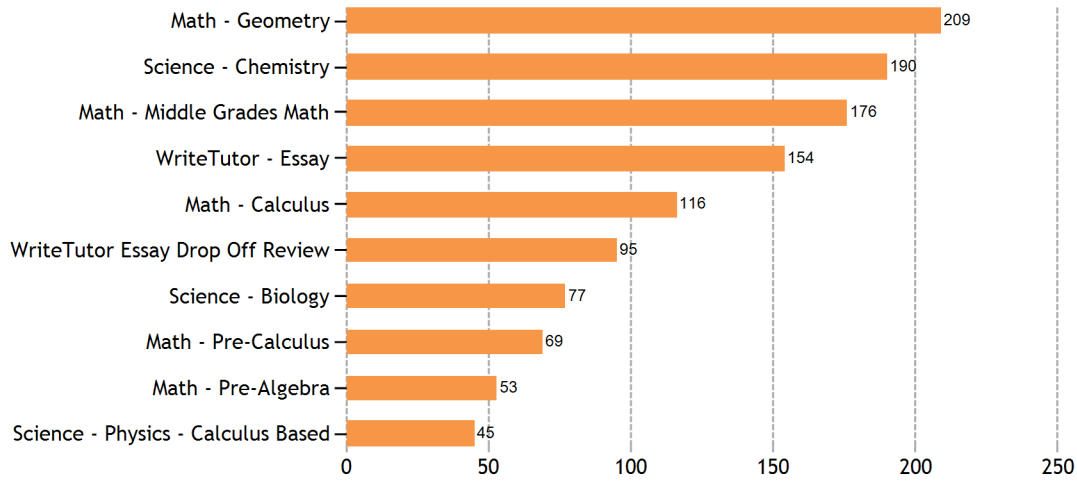

Top Sessions by Subject

Top Sessions by Grade Level

Top SkillsCenter™ Usage by Subject

TOTAL SERVED	1825
- Live one-to-one Sessions	1776
- SkillsCenter™ Sessions	49
Mobile Usage	
TOTAL SERVED	108
- Mobile Live one-to-one Sessions	108
- Mobile SkillsCenter™ Sessions	0
Live one-to-one Sessions	
TOTAL SESSIONS	1776
- Advanced Placement (AP)	30
- Citizenship Test	15
- Computer Literacy	7
- English and Language Arts	91
- Job Help	17
- Math	819
- Math Algebra II Drop Off Help	2
- Math Geometry Drop Off Help	5
- Nursing and Allied Health	1
- Reading	25
- Science	407
- Social Studies	37
- Study Skills Coaching	4
- World Languages	11
- WriteTutor	210
- WriteTutor Essay Drop Off Review	95
TOTAL HOURS	600.88
- Advanced Placement (AP)	11.34
- Citizenship Test	5.49
- Computer Literacy	3.04
- English and Language Arts	25.25
- Job Help	5.87
- Math	264.67
- Math Algebra II Drop Off Help	0.43
- Math Geometry Drop Off Help	2.25
- Nursing and Allied Health	0.21
- Reading	4.76
- Science	137.98
- Social Studies	11.57
- Study Skills Coaching	1.00
- World Languages	2.20