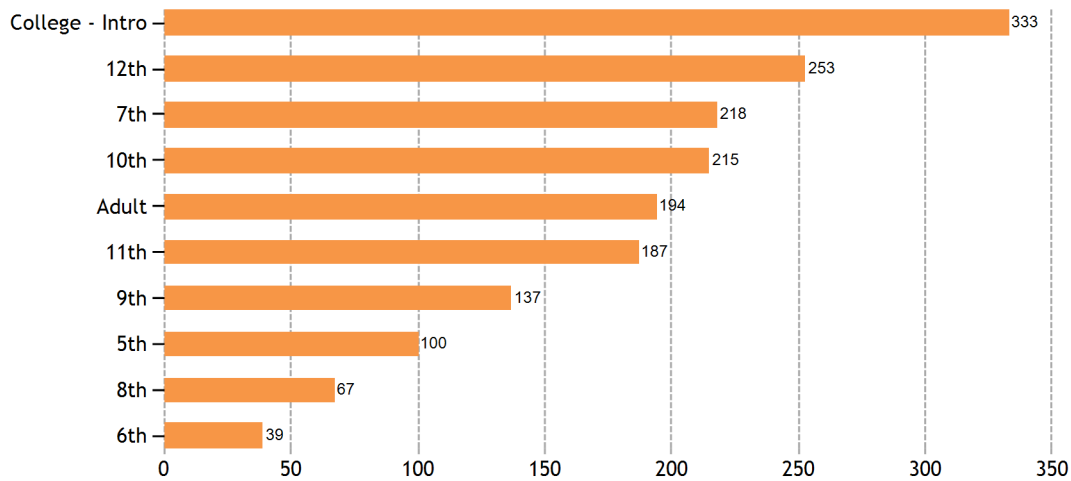

Top Sessions by Subject

Top Sessions by Grade Level

Top SkillsCenter™ Usage by Subject

TOTAL SERVED	1825
- Live one-to-one Sessions	1776
- SkillsCenter™ Sessions	49
Mobile Usage	
TOTAL SERVED	108
- Mobile Live one-to-one Sessions	108
- Mobile SkillsCenter™ Sessions	0
Live one-to-one Sessions	
TOTAL SESSIONS	1776
- Advanced Placement (AP)	30
- Citizenship Test	15
- Computer Literacy	7
- English and Language Arts	91
- Job Help	17
- Math	819
- Math Algebra II Drop Off Help	2
- Math Geometry Drop Off Help	5
- Nursing and Allied Health	1
- Reading	25
- Science	407
- Social Studies	37
- Study Skills Coaching	4
- World Languages	11
- WriteTutor	210
- WriteTutor Essay Drop Off Review	95
TOTAL HOURS	600.88
- Advanced Placement (AP)	11.34
- Citizenship Test	5.49
- Computer Literacy	3.04
- English and Language Arts	25.25
- Job Help	5.87
- Math	264.67
- Math Algebra II Drop Off Help	0.43
- Math Geometry Drop Off Help	2.25
- Nursing and Allied Health	0.21
- Reading	4.76
- Science	137.98
- Social Studies	11.57
- Study Skills Coaching	1.00
- World Languages	2.20

- WriteTutor	94.10
- WriteTutor Essay Drop Off Review	30.71
AVERAGE SESSION LENGTH	20.30
- Advanced Placement (AP)	22.68
- Citizenship Test	21.97
- Computer Literacy	26.07
- English and Language Arts	16.65
- Job Help	20.72
- Math	19.39
- Math Algebra II Drop Off Help	12.95
- Math Geometry Drop Off Help	26.96
- Nursing and Allied Health	12.77
- Reading	11.43
- Science	20.34
- Social Studies	18.77
- Study Skills Coaching	14.94
- World Languages	11.99
- WriteTutor	26.89
- WriteTutor Essay Drop Off Review	19.40