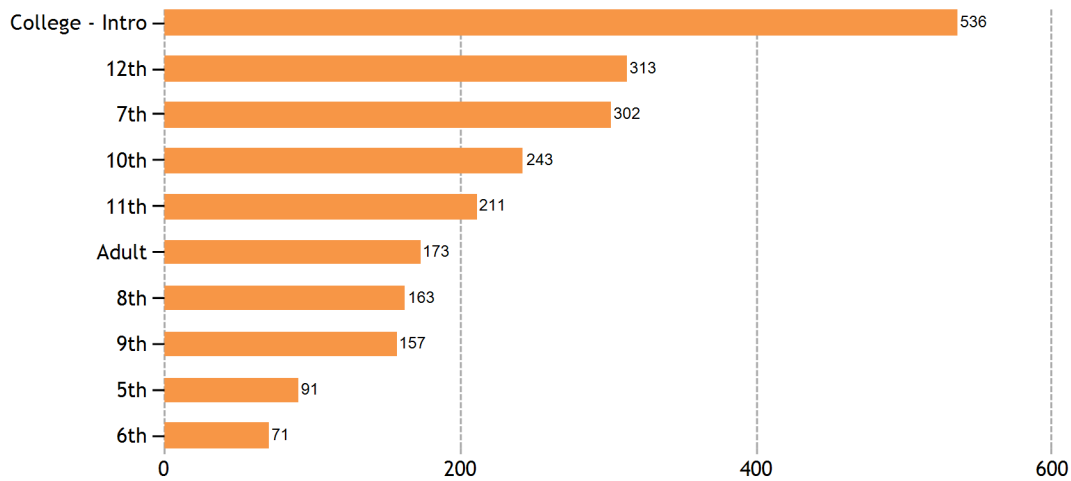

### Top Sessions by Subject

### Top Sessions by Grade Level

### Top SkillsCenter™ Usage by Subject

<b>TOTAL SERVED</b>	<b>2334</b>
- Live one-to-one Sessions	2292
- SkillsCenter™ Sessions	42