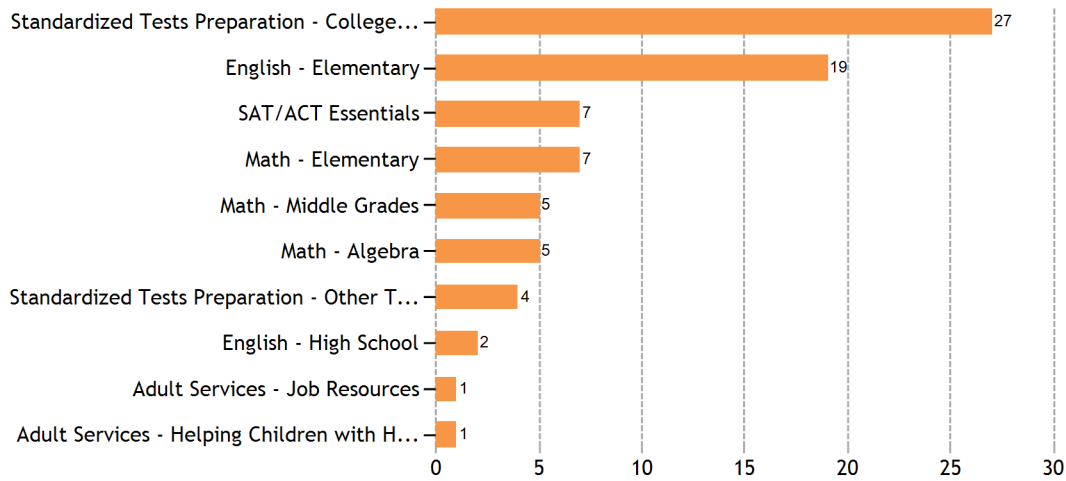

Top Sessions by Subject

Top Sessions by Grade Level

Top SkillsCenter™ Usage by Subject

TOTAL SERVED	1950
- Live one-to-one Sessions	1910
- SkillsCenter™ Sessions	40
Mobile Usage	
TOTAL SERVED	98
- Mobile Live one-to-one Sessions	98
- Mobile SkillsCenter™ Sessions	0
Live one-to-one Sessions	
TOTAL SESSIONS	1910
- ACT Test Prep	5
- Advanced Placement (AP)	59
- Citizenship Test	2
- Computer Literacy	5
- English and Language Arts	114
- Job Help	23
- Job Help Resume and Cover Letter Drop Off Review	1
- Math	822
- Math Algebra Drop Off Help	2
- Math Calculus Drop Off Help	28
- Math Geometry Drop Off Help	2
- Math PreCalculus Drop Off Help	35
- Math Trigonometry Drop Off Help	1
- Parent Coaching for Student Success	1
- Reading	31
- Science	445
- Social Studies	47
- Study Skills Coaching	1
- World Languages	26
- WriteTutor	185
- WriteTutor Essay Drop Off Review	75
TOTAL HOURS	626.07
- ACT Test Prep	1.48
- Advanced Placement (AP)	15.55
- Citizenship Test	2.31
- Computer Literacy	0.58
- English and Language Arts	37.37
- Job Help	8.75
- Job Help Resume and Cover Letter Drop Off Review	0.31
- Math	259.98
- Math Algebra Drop Off Help	0.74