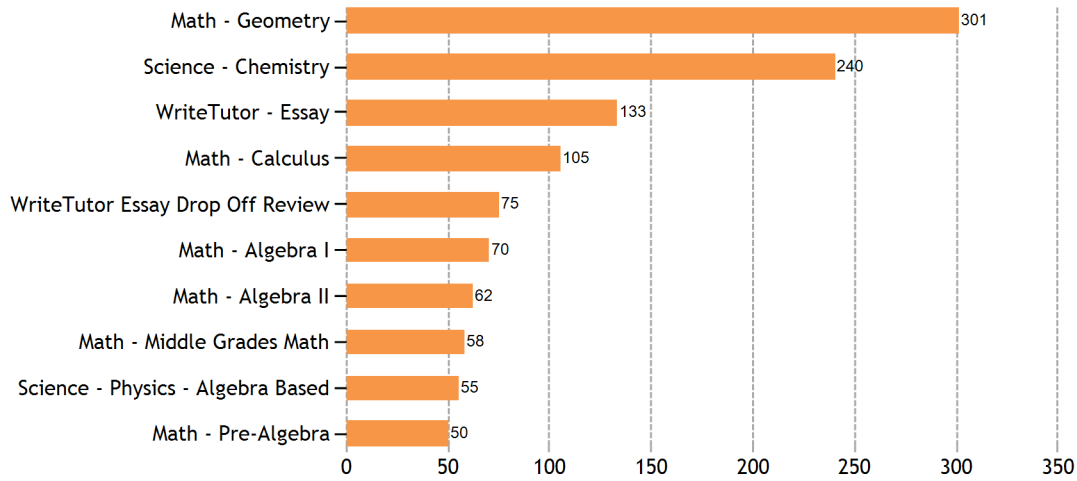

Top Sessions by Subject

Top Sessions by Grade Level

Top SkillsCenter™ Usage by Subject

TOTAL SERVED	1950
- Live one-to-one Sessions	1910
- SkillsCenter™ Sessions	40
Mobile Usage	
TOTAL SERVED	98
- Mobile Live one-to-one Sessions	98
- Mobile SkillsCenter™ Sessions	0
Live one-to-one Sessions	
TOTAL SESSIONS	1910
- ACT Test Prep	5
- Advanced Placement (AP)	59
- Citizenship Test	2
- Computer Literacy	5
- English and Language Arts	114
- Job Help	23
- Job Help Resume and Cover Letter Drop Off Review	1
- Math	822
- Math Algebra Drop Off Help	2
- Math Calculus Drop Off Help	28
- Math Geometry Drop Off Help	2
- Math PreCalculus Drop Off Help	35
- Math Trigonometry Drop Off Help	1
- Parent Coaching for Student Success	1
- Reading	31
- Science	445
- Social Studies	47
- Study Skills Coaching	1
- World Languages	26
- WriteTutor	185
- WriteTutor Essay Drop Off Review	75
TOTAL HOURS	626.07
- ACT Test Prep	1.48
- Advanced Placement (AP)	15.55
- Citizenship Test	2.31
- Computer Literacy	0.58
- English and Language Arts	37.37
- Job Help	8.75
- Job Help Resume and Cover Letter Drop Off Review	0.31
- Math	259.98
- Math Algebra Drop Off Help	0.74