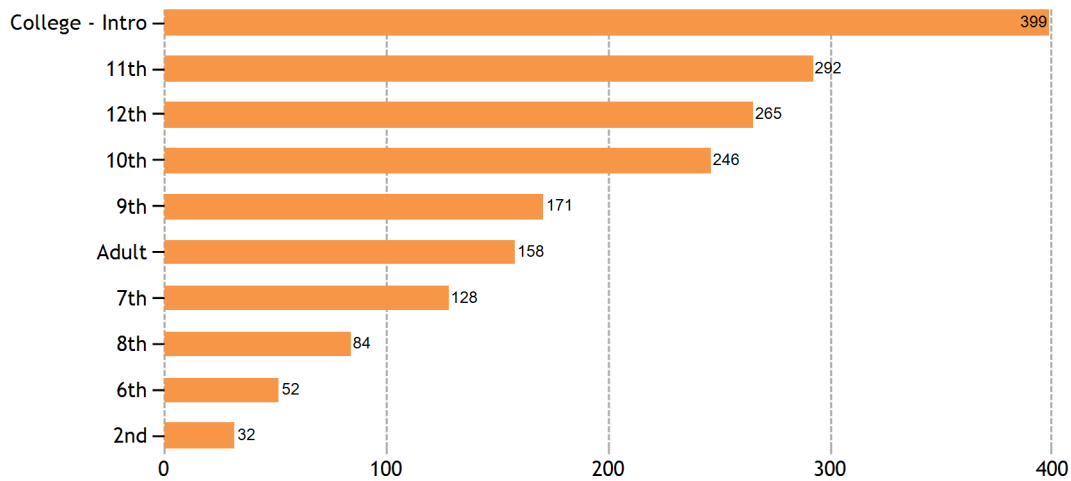

Top Sessions by Subject

Top Sessions by Grade Level

Top SkillsCenter™ Usage by Subject

TOTAL SERVED	1950
- Live one-to-one Sessions	1910
- SkillsCenter™ Sessions	40
Mobile Usage	
TOTAL SERVED	98
- Mobile Live one-to-one Sessions	98
- Mobile SkillsCenter™ Sessions	0
Live one-to-one Sessions	
TOTAL SESSIONS	1910
- ACT Test Prep	5
- Advanced Placement (AP)	59
- Citizenship Test	2
- Computer Literacy	5
- English and Language Arts	114
- Job Help	23
- Job Help Resume and Cover Letter Drop Off Review	1
- Math	822
- Math Algebra Drop Off Help	2
- Math Calculus Drop Off Help	28
- Math Geometry Drop Off Help	2
- Math PreCalculus Drop Off Help	35
- Math Trigonometry Drop Off Help	1
- Parent Coaching for Student Success	1
- Reading	31
- Science	445
- Social Studies	47
- Study Skills Coaching	1
- World Languages	26
- WriteTutor	185
- WriteTutor Essay Drop Off Review	75
TOTAL HOURS	626.07
- ACT Test Prep	1.48
- Advanced Placement (AP)	15.55
- Citizenship Test	2.31
- Computer Literacy	0.58
- English and Language Arts	37.37
- Job Help	8.75
- Job Help Resume and Cover Letter Drop Off Review	0.31
- Math	259.98
- Math Algebra Drop Off Help	0.74