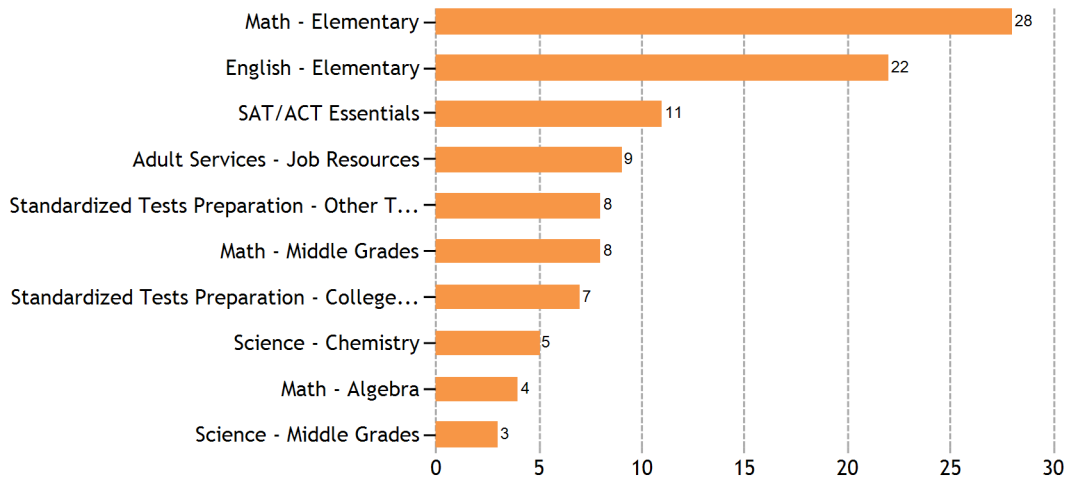

Top Sessions by Subject

Top Sessions by Grade Level

Top SkillsCenter™ Usage by Subject

TOTAL SERVED	1717
- Live one-to-one Sessions	1664
- SkillsCenter™ Sessions	53

Mobile Usage

TOTAL SERVED	106
- Mobile Live one-to-one Sessions	106
- Mobile SkillsCenter™ Sessions	0