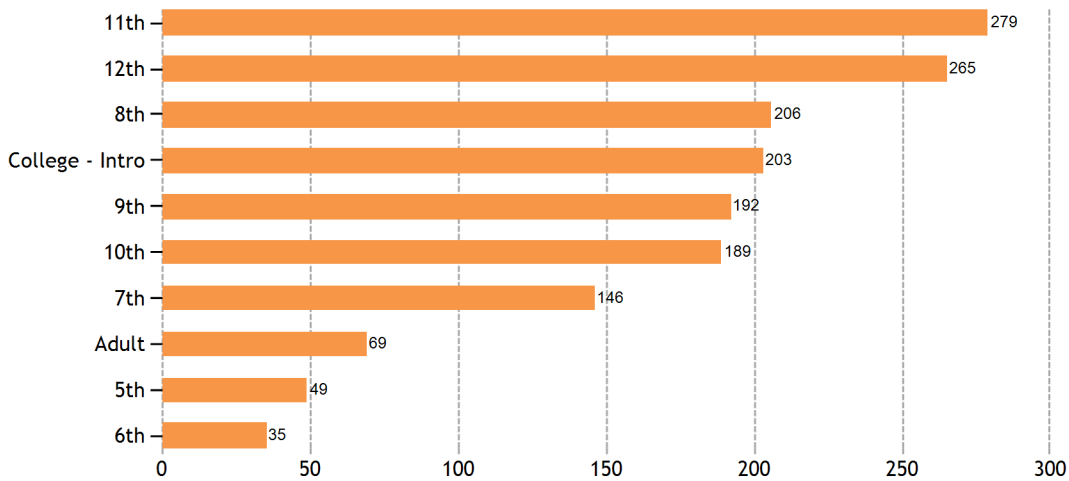

Top Sessions by Subject

Top Sessions by Grade Level

Top SkillsCenter™ Usage by Subject

TOTAL SERVED	1717
- Live one-to-one Sessions	1664
- SkillsCenter™ Sessions	53

Mobile Usage

TOTAL SERVED	106
- Mobile Live one-to-one Sessions	106
- Mobile SkillsCenter™ Sessions	0