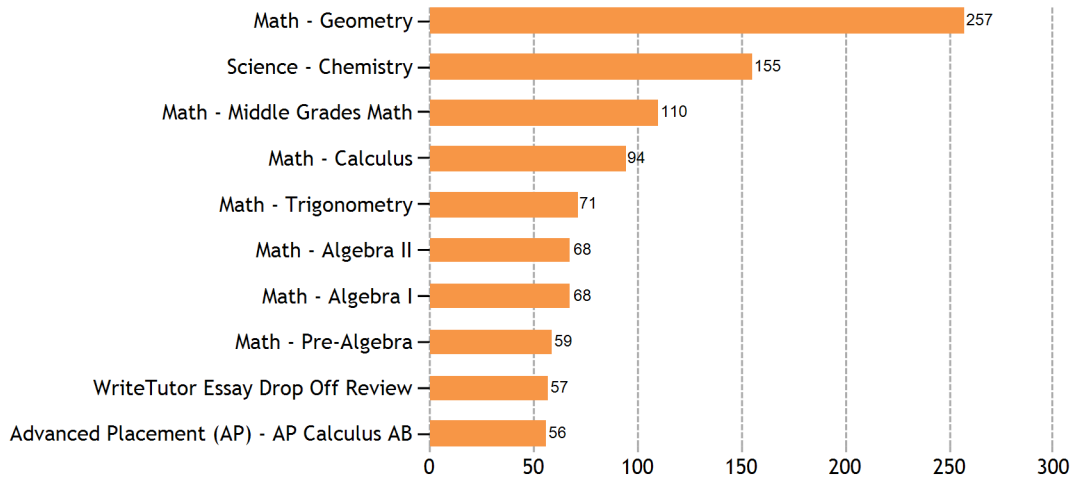

Top Sessions by Subject

Top Sessions by Grade Level

Top SkillsCenter™ Usage by Subject

TOTAL SERVED	1717
- Live one-to-one Sessions	1664
- SkillsCenter™ Sessions	53

Mobile Usage

TOTAL SERVED	106
- Mobile Live one-to-one Sessions	106
- Mobile SkillsCenter™ Sessions	0