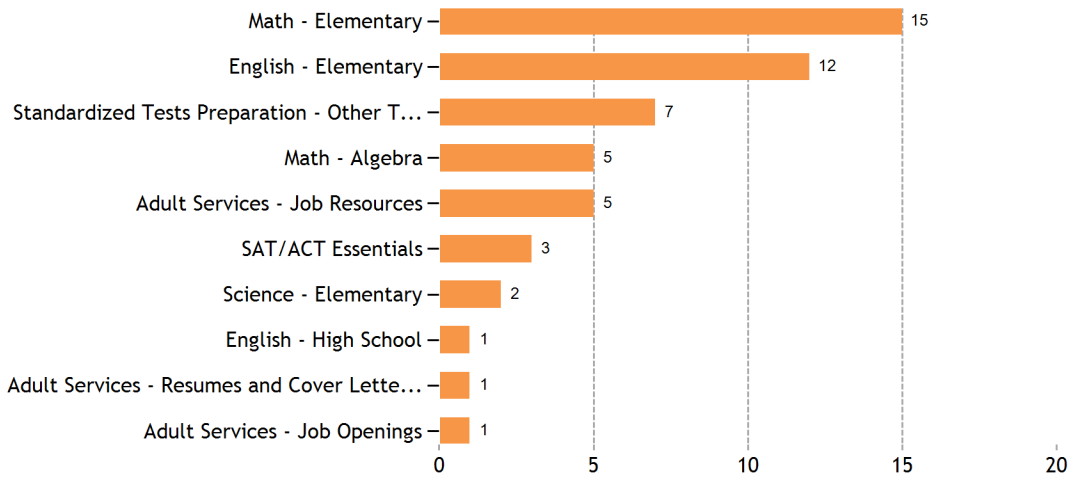

Alabama Public Library Service - December, 2021

Live one-to-one Sessions

SkillsCenter™ Usage

Live one-to-one Sessions Served

Top Sessions by Subject

Top Sessions by Grade Level

Top SkillsCenter™ Usage by Subject