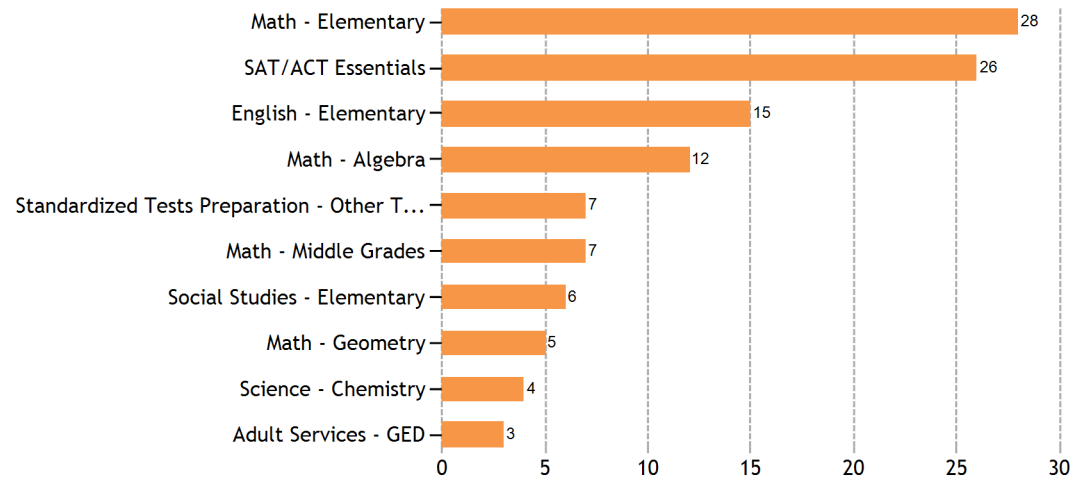

Top Sessions by Subject

Top Sessions by Grade Level

Top SkillsCenter™ Usage by Subject

TOTAL SERVED	2558
- Live one-to-one Sessions	2462
- SkillsCenter™ Sessions	96
Mobile Usage	
TOTAL SERVED	205
- Mobile Live one-to-one Sessions	202
- Mobile SkillsCenter™ Sessions	3
Live one-to-one Sessions	
TOTAL SESSIONS	2462
- ACT Test Prep	4
- Advanced Placement (AP)	52
- Citizenship Test	3
- Computer Literacy	7
- English and Language Arts	191
- GED/HiSET	1
- Job Help	19
- Job Help Resume and Cover Letter Drop Off Review	2
- Matematicas	2
- Math	1298
- Math Algebra Drop Off Help	3
- Math Algebra II Drop Off Help	4
- Math Calculus Drop Off Help	1
- Math Geometry Drop Off Help	2
- Math PreCalculus Drop Off Help	3
- PSAT Test Prep	1
- Reading	28
- Science	407
- Social Studies	81
- Study Skills Coaching	6
- World Languages	9
- WriteTutor	182
- WriteTutor Essay Drop Off Review	156
TOTAL HOURS	795.67
- ACT Test Prep	1.43
- Advanced Placement (AP)	16.85
- Citizenship Test	0.28
- Computer Literacy	2.09
- English and Language Arts	51.89
- GED/HiSET	0.04
- Job Help	6.70