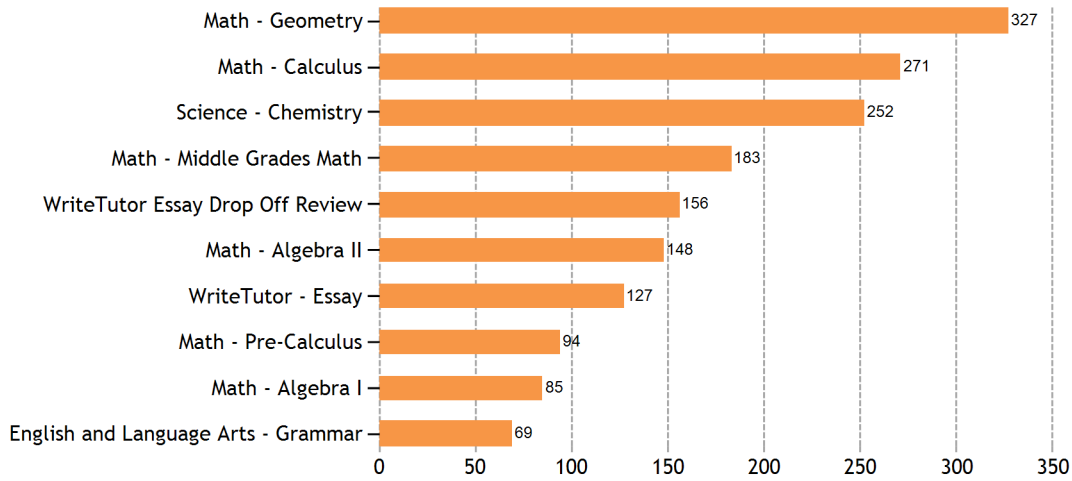

Top Sessions by Subject

Top Sessions by Grade Level

Top SkillsCenter™ Usage by Subject

TOTAL SERVED	2558
- Live one-to-one Sessions	2462
- SkillsCenter™ Sessions	96
Mobile Usage	
TOTAL SERVED	205
- Mobile Live one-to-one Sessions	202
- Mobile SkillsCenter™ Sessions	3
Live one-to-one Sessions	
TOTAL SESSIONS	2462
- ACT Test Prep	4
- Advanced Placement (AP)	52
- Citizenship Test	3
- Computer Literacy	7
- English and Language Arts	191
- GED/HiSET	1
- Job Help	19
- Job Help Resume and Cover Letter Drop Off Review	2
- Matematicas	2
- Math	1298
- Math Algebra Drop Off Help	3
- Math Algebra II Drop Off Help	4
- Math Calculus Drop Off Help	1
- Math Geometry Drop Off Help	2
- Math PreCalculus Drop Off Help	3
- PSAT Test Prep	1
- Reading	28
- Science	407
- Social Studies	81
- Study Skills Coaching	6
- World Languages	9
- WriteTutor	182
- WriteTutor Essay Drop Off Review	156
TOTAL HOURS	795.67
- ACT Test Prep	1.43
- Advanced Placement (AP)	16.85
- Citizenship Test	0.28
- Computer Literacy	2.09
- English and Language Arts	51.89
- GED/HiSET	0.04
- Job Help	6.70