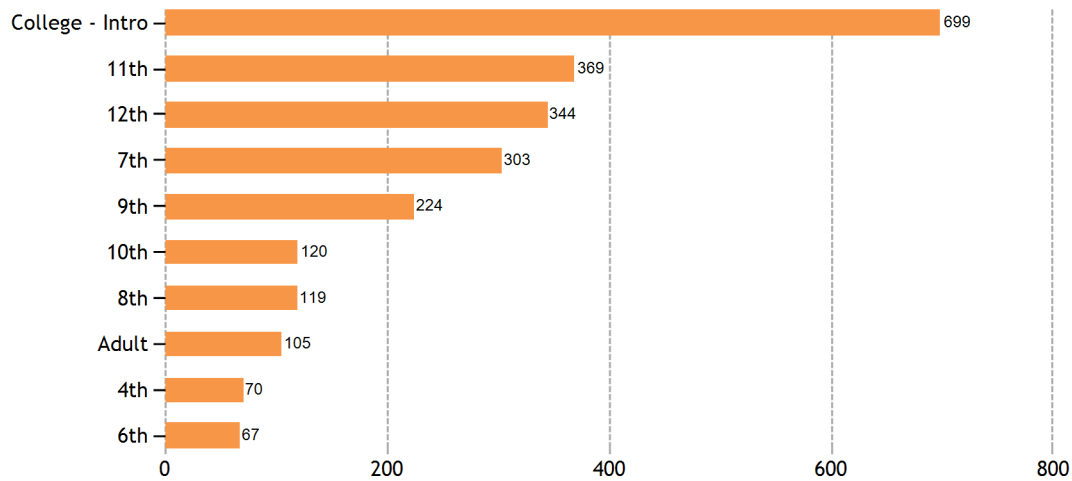

Top Sessions by Subject

Top Sessions by Grade Level

Top SkillsCenter™ Usage by Subject

TOTAL SERVED	2558
- Live one-to-one Sessions	2462
- SkillsCenter™ Sessions	96
Mobile Usage	
TOTAL SERVED	205
- Mobile Live one-to-one Sessions	202
- Mobile SkillsCenter™ Sessions	3
Live one-to-one Sessions	
TOTAL SESSIONS	2462
- ACT Test Prep	4
- Advanced Placement (AP)	52
- Citizenship Test	3
- Computer Literacy	7
- English and Language Arts	191
- GED/HiSET	1
- Job Help	19
- Job Help Resume and Cover Letter Drop Off Review	2
- Matematicas	2
- Math	1298
- Math Algebra Drop Off Help	3
- Math Algebra II Drop Off Help	4
- Math Calculus Drop Off Help	1
- Math Geometry Drop Off Help	2
- Math PreCalculus Drop Off Help	3
- PSAT Test Prep	1
- Reading	28
- Science	407
- Social Studies	81
- Study Skills Coaching	6
- World Languages	9
- WriteTutor	182
- WriteTutor Essay Drop Off Review	156
TOTAL HOURS	795.67
- ACT Test Prep	1.43
- Advanced Placement (AP)	16.85
- Citizenship Test	0.28
- Computer Literacy	2.09
- English and Language Arts	51.89
- GED/HiSET	0.04
- Job Help	6.70