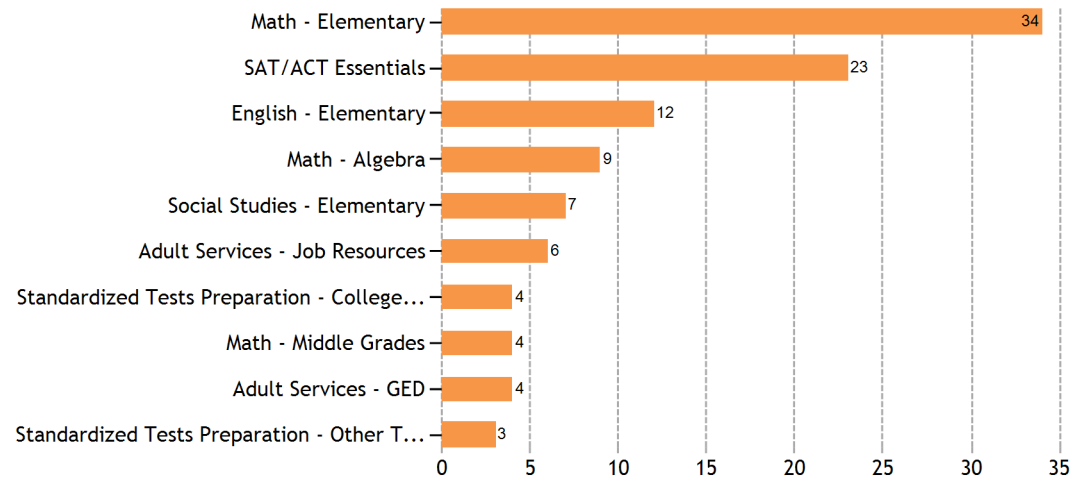

Top Sessions by Subject

Top Sessions by Grade Level

Top SkillsCenter™ Usage by Subject

TOTAL SERVED	1035
- Live one-to-one Sessions	962
- SkillsCenter™ Sessions	73
Mobile Usage	
TOTAL SERVED	77
- Mobile Live one-to-one Sessions	77
- Mobile SkillsCenter™ Sessions	0
Live one-to-one Sessions	
TOTAL SESSIONS	962
- ACT Test Prep	9
- Advanced Placement (AP)	47
- Computer Literacy	1
- English	23
- English and Language Arts	58
- English as Second Language	26
- Job Help	34
- Math	464
- Math Algebra Drop Off Help	2
- Math Algebra II Drop Off Help	2
- Math Calculus Drop Off Help	1
- Math Geometry Drop Off Help	4
- Math PreCalculus Drop Off Help	13
- Reading	7
- Science	85
- Social Studies	17
- Study Skills Coaching	4
- World Languages	3
- WriteTutor	81
- WriteTutor Essay Drop Off Review	81
TOTAL HOURS	310.73
- ACT Test Prep	3.09
- Advanced Placement (AP)	16.73
- Computer Literacy	0.29
- English	9.03
- English and Language Arts	14.49
- English as Second Language	8.77
- Job Help	9.00
- Math	146.90
- Math Algebra Drop Off Help	0.53
- Math Algebra II Drop Off Help	0.78