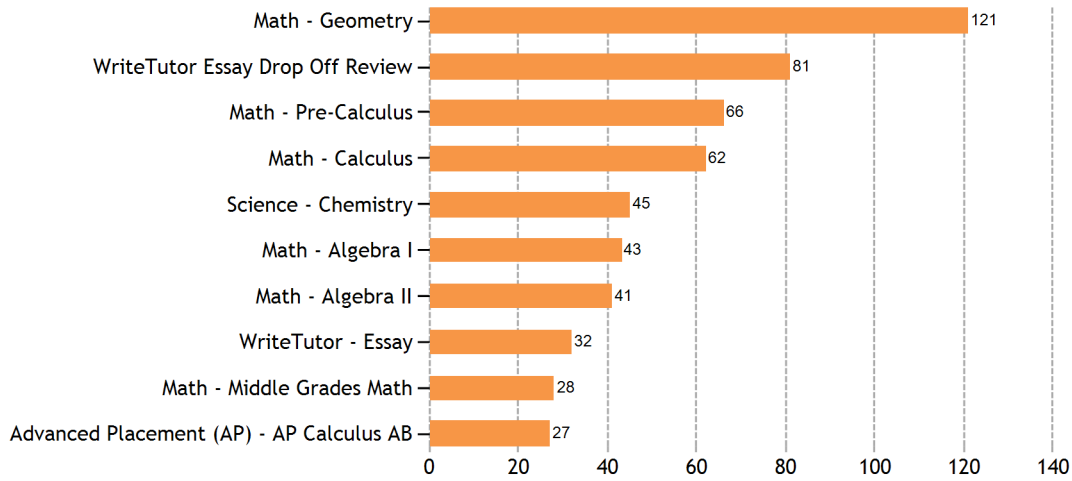

Top Sessions by Subject

Top Sessions by Grade Level

Top SkillsCenter™ Usage by Subject

TOTAL SERVED	1035
- Live one-to-one Sessions	962
- SkillsCenter™ Sessions	73
Mobile Usage	
TOTAL SERVED	77
- Mobile Live one-to-one Sessions	77
- Mobile SkillsCenter™ Sessions	0
Live one-to-one Sessions	
TOTAL SESSIONS	962
- ACT Test Prep	9
- Advanced Placement (AP)	47
- Computer Literacy	1
- English	23
- English and Language Arts	58
- English as Second Language	26
- Job Help	34
- Math	464
- Math Algebra Drop Off Help	2
- Math Algebra II Drop Off Help	2
- Math Calculus Drop Off Help	1
- Math Geometry Drop Off Help	4
- Math PreCalculus Drop Off Help	13
- Reading	7
- Science	85
- Social Studies	17
- Study Skills Coaching	4
- World Languages	3
- WriteTutor	81
- WriteTutor Essay Drop Off Review	81
TOTAL HOURS	310.73
- ACT Test Prep	3.09
- Advanced Placement (AP)	16.73
- Computer Literacy	0.29
- English	9.03
- English and Language Arts	14.49
- English as Second Language	8.77
- Job Help	9.00
- Math	146.90
- Math Algebra Drop Off Help	0.53
- Math Algebra II Drop Off Help	0.78