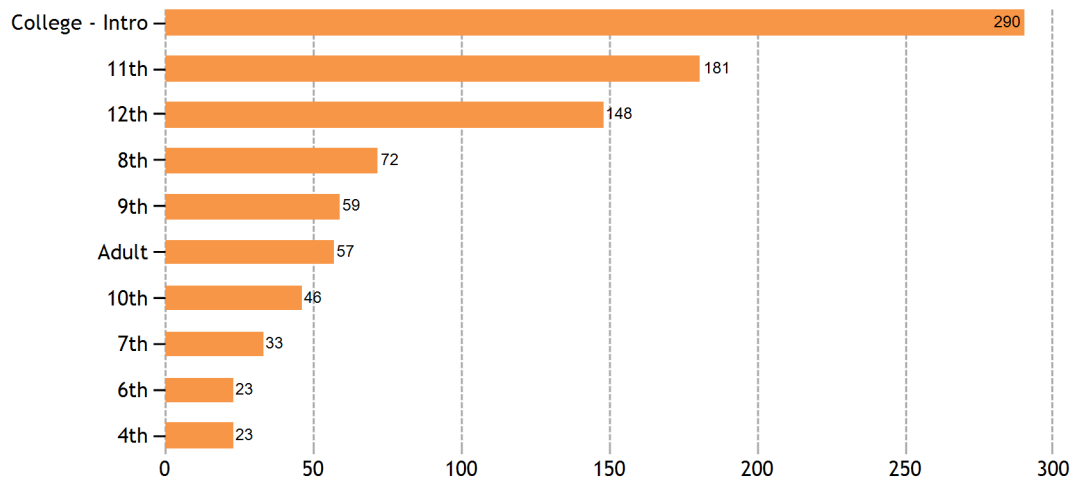

Top Sessions by Subject

Top Sessions by Grade Level

Top SkillsCenter™ Usage by Subject

TOTAL SERVED	1035
- Live one-to-one Sessions	962
- SkillsCenter™ Sessions	73
Mobile Usage	
TOTAL SERVED	77
- Mobile Live one-to-one Sessions	77
- Mobile SkillsCenter™ Sessions	0
Live one-to-one Sessions	
TOTAL SESSIONS	962
- ACT Test Prep	9
- Advanced Placement (AP)	47
- Computer Literacy	1
- English	23
- English and Language Arts	58
- English as Second Language	26
- Job Help	34
- Math	464
- Math Algebra Drop Off Help	2
- Math Algebra II Drop Off Help	2
- Math Calculus Drop Off Help	1
- Math Geometry Drop Off Help	4
- Math PreCalculus Drop Off Help	13
- Reading	7
- Science	85
- Social Studies	17
- Study Skills Coaching	4
- World Languages	3
- WriteTutor	81
- WriteTutor Essay Drop Off Review	81
TOTAL HOURS	310.73
- ACT Test Prep	3.09
- Advanced Placement (AP)	16.73
- Computer Literacy	0.29
- English	9.03
- English and Language Arts	14.49
- English as Second Language	8.77
- Job Help	9.00
- Math	146.90
- Math Algebra Drop Off Help	0.53
- Math Algebra II Drop Off Help	0.78