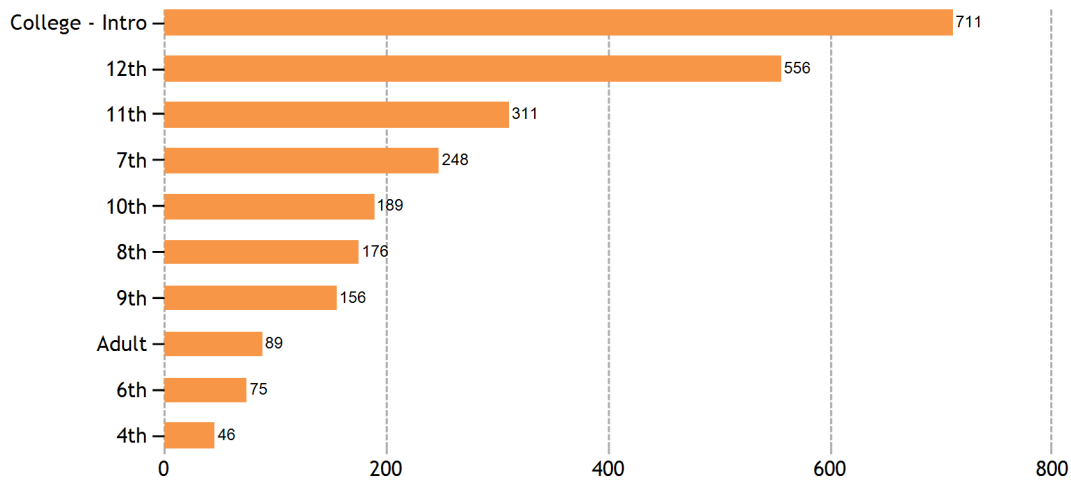

### Top Sessions by Subject

### Top Sessions by Grade Level

### Top SkillsCenter™ Usage by Subject

<b>TOTAL SERVED</b>	<b>2682</b>
- Live one-to-one Sessions	2619
- SkillsCenter™ Sessions	63
<b>Mobile Usage</b>	
<b>TOTAL SERVED</b>	<b>93</b>
- Mobile Live one-to-one Sessions	93
- Mobile SkillsCenter™ Sessions	0
<b>Live one-to-one Sessions</b>	
<b>TOTAL SESSIONS</b>	<b>2619</b>
- Advanced Placement (AP)	66
- Citizenship Test	2
- Computer Literacy	2
- English and Language Arts	130
- GED/HiSET	1
- Job Help	8
- Math	1140
- Math Algebra Drop Off Help	3
- Math Algebra II Drop Off Help	1
- Math Calculus Drop Off Help	8
- Math Geometry Drop Off Help	2
- Math PreCalculus Drop Off Help	5
- Math Trigonometry Drop Off Help	1
- Parent Coaching for Student Success	2
- Reading	30
- Science	655
- Social Studies	123
- Study Skills Coaching	2
- World Languages	4
- WriteTutor	252
- WriteTutor Essay Drop Off Review	182
<b>TOTAL HOURS</b>	<b>874.80</b>
- Advanced Placement (AP)	16.34
- Citizenship Test	0.12
- Computer Literacy	0.34
- English and Language Arts	39.51
- GED/HiSET	0.25
- Job Help	2.31
- Math	373.81
- Math Algebra Drop Off Help	1.18
- Math Algebra II Drop Off Help	0.03