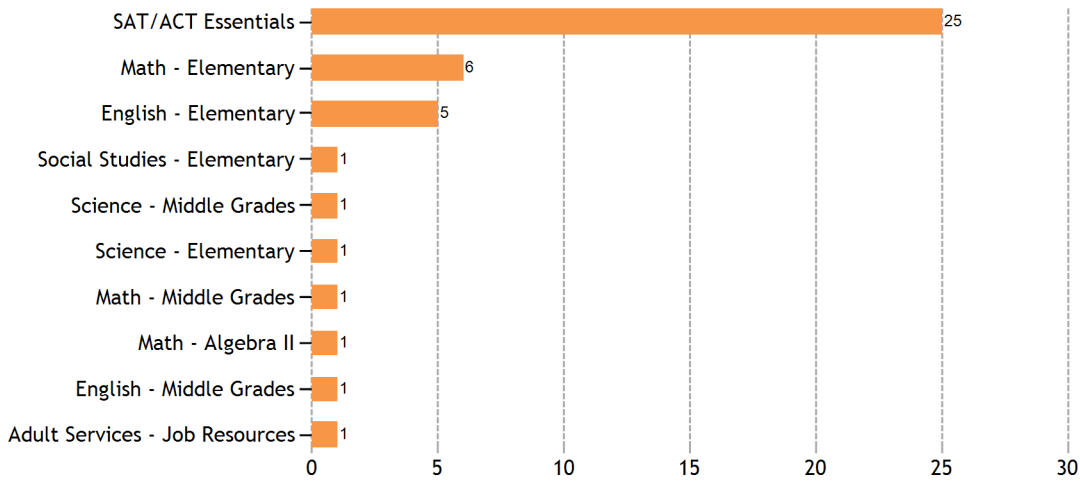

Top Sessions by Subject

Top Sessions by Grade Level

Top SkillsCenter™ Usage by Subject

TOTAL SERVED	990
- Live one-to-one Sessions	947
- SkillsCenter™ Sessions	43
Mobile Usage	
TOTAL SERVED	30
- Mobile Live one-to-one Sessions	30
- Mobile SkillsCenter™ Sessions	0
Live one-to-one Sessions	
TOTAL SESSIONS	947
- ACT Test Prep	9
- Advanced Placement (AP) Test Prep	196
- English	178
- English as Second Language	42
- GED/HiSET	3
- Job Help	13
- Math	203
- Math Algebra Drop Off Help	1
- Math Calculus Drop Off Help	12
- Reading Comprehension	16
- Science	68
- Student Success: Study Skills	1
- WriteTutor	134
- WriteTutor Essay Drop Off Review	71
TOTAL HOURS	345.80
- ACT Test Prep	2.30
- Advanced Placement (AP) Test Prep	74.22
- English	72.70
- English as Second Language	15.05
- GED/HiSET	1.65
- Job Help	3.70
- Math	56.15
- Math Algebra Drop Off Help	0.70
- Math Calculus Drop Off Help	6.84
- Reading Comprehension	4.84
- Science	22.90
- Student Success: Study Skills	0.07
- WriteTutor	61.75
- WriteTutor Essay Drop Off Review	22.94
AVERAGE SESSION LENGTH	21.91
- ACT Test Prep	15.33