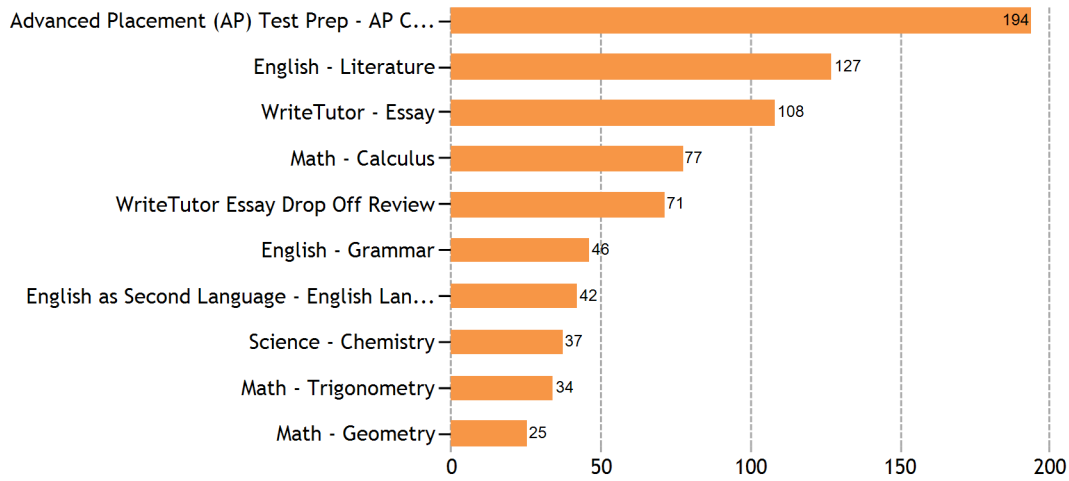

Top Sessions by Subject

Top Sessions by Grade Level

Top SkillsCenter™ Usage by Subject

TOTAL SERVED	990
- Live one-to-one Sessions	947
- SkillsCenter™ Sessions	43
Mobile Usage	
TOTAL SERVED	30
- Mobile Live one-to-one Sessions	30
- Mobile SkillsCenter™ Sessions	0
Live one-to-one Sessions	
TOTAL SESSIONS	947
- ACT Test Prep	9
- Advanced Placement (AP) Test Prep	196
- English	178
- English as Second Language	42
- GED/HiSET	3
- Job Help	13
- Math	203
- Math Algebra Drop Off Help	1
- Math Calculus Drop Off Help	12
- Reading Comprehension	16
- Science	68
- Student Success: Study Skills	1
- WriteTutor	134
- WriteTutor Essay Drop Off Review	71
TOTAL HOURS	345.80
- ACT Test Prep	2.30
- Advanced Placement (AP) Test Prep	74.22
- English	72.70
- English as Second Language	15.05
- GED/HiSET	1.65
- Job Help	3.70
- Math	56.15
- Math Algebra Drop Off Help	0.70
- Math Calculus Drop Off Help	6.84
- Reading Comprehension	4.84
- Science	22.90
- Student Success: Study Skills	0.07
- WriteTutor	61.75
- WriteTutor Essay Drop Off Review	22.94
AVERAGE SESSION LENGTH	21.91
- ACT Test Prep	15.33