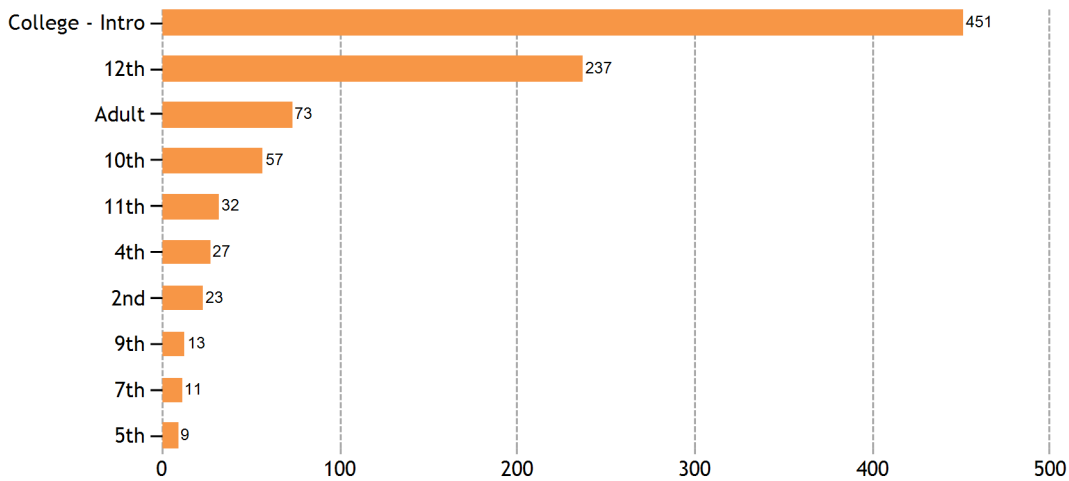

Top Sessions by Subject

Top Sessions by Grade Level

Top SkillsCenter™ Usage by Subject

TOTAL SERVED	990
- Live one-to-one Sessions	947
- SkillsCenter™ Sessions	43
Mobile Usage	
TOTAL SERVED	30
- Mobile Live one-to-one Sessions	30
- Mobile SkillsCenter™ Sessions	0
Live one-to-one Sessions	
TOTAL SESSIONS	947
- ACT Test Prep	9
- Advanced Placement (AP) Test Prep	196
- English	178
- English as Second Language	42
- GED/HiSET	3
- Job Help	13
- Math	203
- Math Algebra Drop Off Help	1
- Math Calculus Drop Off Help	12
- Reading Comprehension	16
- Science	68
- Student Success: Study Skills	1
- WriteTutor	134
- WriteTutor Essay Drop Off Review	71
TOTAL HOURS	345.80
- ACT Test Prep	2.30
- Advanced Placement (AP) Test Prep	74.22
- English	72.70
- English as Second Language	15.05
- GED/HiSET	1.65
- Job Help	3.70
- Math	56.15
- Math Algebra Drop Off Help	0.70
- Math Calculus Drop Off Help	6.84
- Reading Comprehension	4.84
- Science	22.90
- Student Success: Study Skills	0.07
- WriteTutor	61.75
- WriteTutor Essay Drop Off Review	22.94
AVERAGE SESSION LENGTH	21.91
- ACT Test Prep	15.33